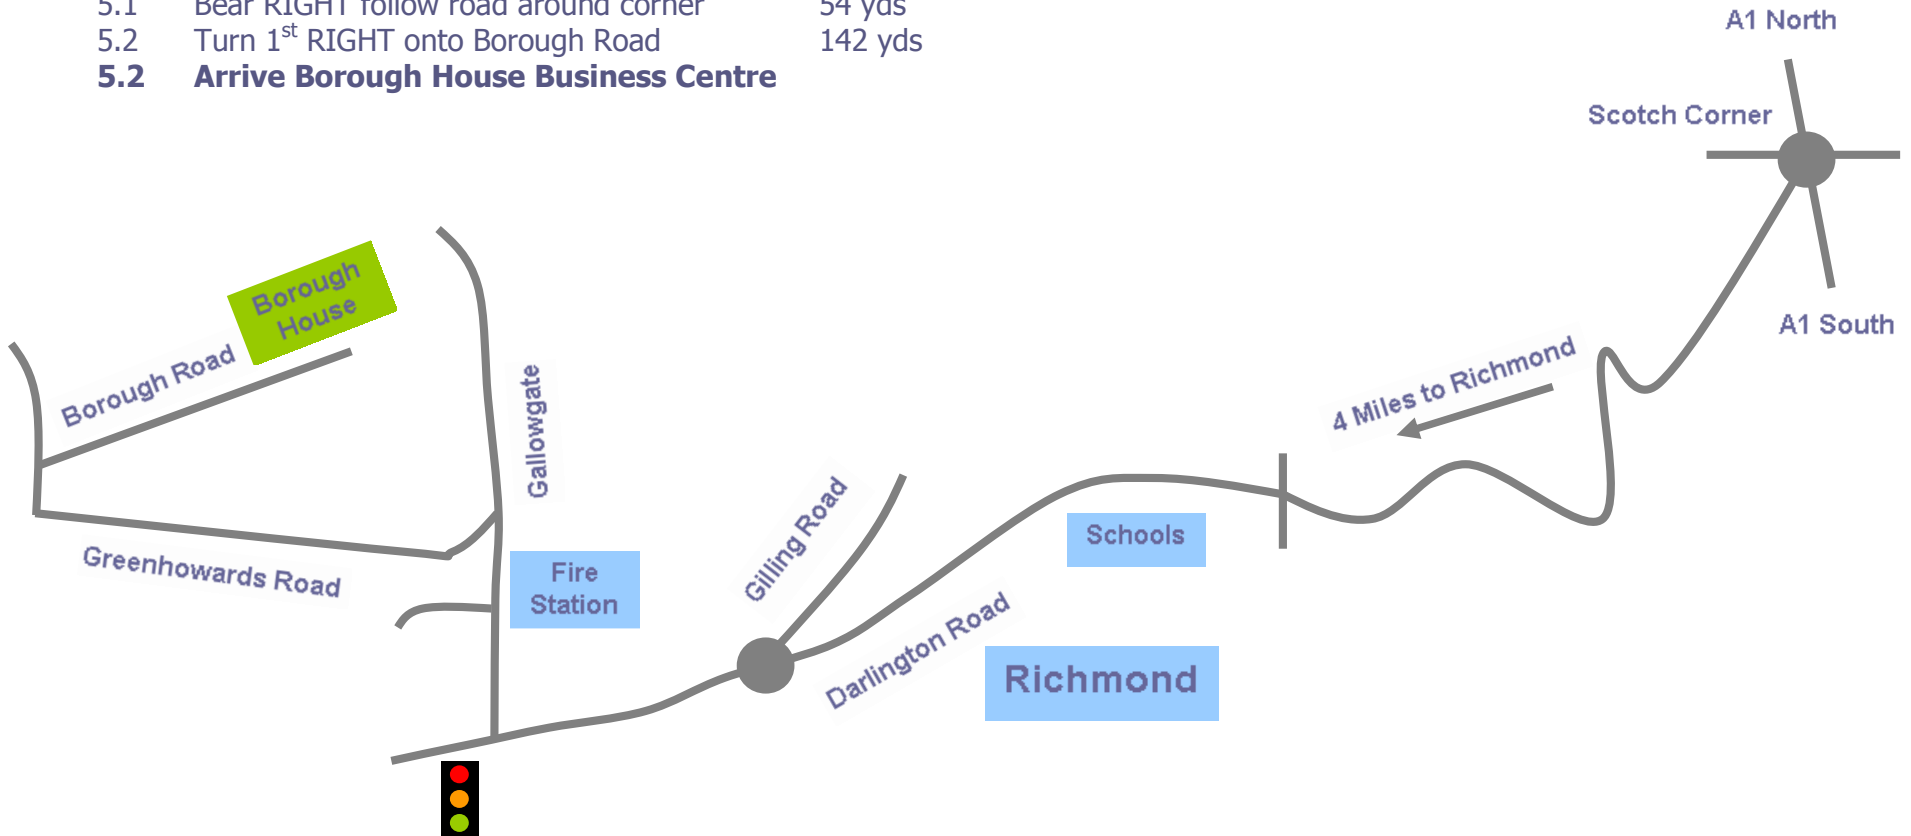

Click back on your browser to return to website

Mile	Instruction	For
0.0	Depart Scotch Corner	120 yds
0.4	Exit roundabout onto A6108 Richmond	3.8 mi
4.2	At roundabout, take the FIRST exit	21 yds
4.4	At traffic lights, turn RIGHT onto Gallowgate	0.2 mi
4.7	Turn 2 nd LEFT onto Green Howards Road	0.5 mi
5.1	Bear RIGHT follow road around corner	54 yds
5.2	Turn 1 st RIGHT onto Borough Road	142 yds
5.2	Arrive Borough House Business Centre	

Directions from Scotch Corner
Borough House Business Centre
Borough Road, Richmond, DL10 4SX

Location on
Borough Road